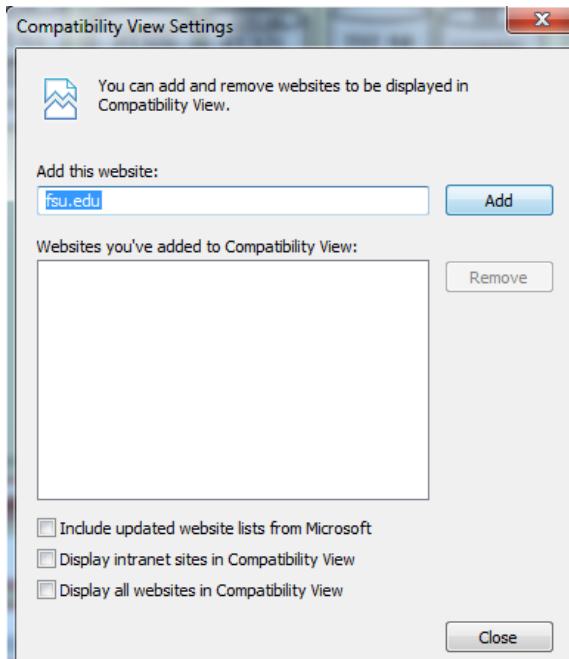

Enable Compatibility view for FSU websites in IE

1. Alt +T

Click on Compatibility View Settings

2. Click on 'Add' to add 'fsu.edu' to the list.

Close.

Disable Compatibility view for FSU websites in IE

1. Alt +T